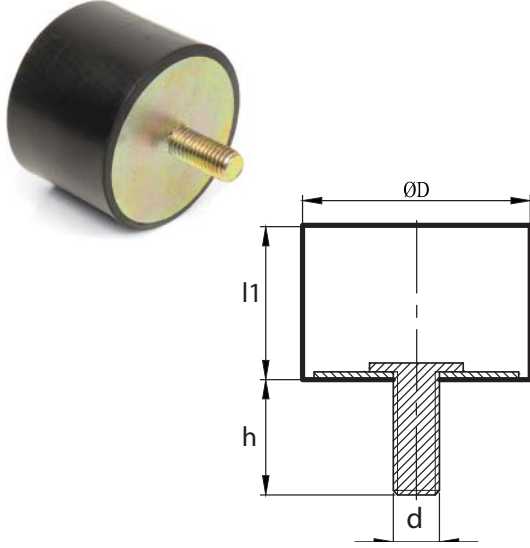

TCp TEK CİVATALI TAKOZ/PULLU

Malzeme Doğal Kauçuk
Metal Çinko Kaplı
Sertlik 70 ±5 Shore
Sıcaklık Direnci -20°C/+ 80°C

Ürün kodu	D	l1	d	h	Pkt/Ad	Fiyat
TCp 5045	50	45	M 10	28	25	5,01 TL
TCp 5050	50	50	M 10	28	25	5,40 TL
TCp 6025	60	25	M 12	32	25	5,50 TL
TCp 6030	60	30	M 12	32	25	5,60 TL
TCp 6035	60	35	M 12	32	25	5,80 TL
TCp 6040	60	40	M 12	32	25	6,60 TL
TCp 7035	70	35	M 12	37	25	7,61 TL
TCp 7040	70	40	M 12	37	25	7,82 TL
TCp 7045	70	45	M 12	37	25	7,82 TL
TCp 7525	75	25	M 12	37	25	7,56 TL
TCp 7530	75	30	M 12	37	25	7,82 TL
TCp 7540	75	40	M 12	37	25	8,71 TL
TCp 7545	75	45	M 12	37	25	9,59 TL
TCp 7550	75	50	M 12	37	25	10,00 TL
TCp 7555	75	55	M 12	37	25	10,40 TL
TCp 7570	75	70	M 12	37	25	16,00 TL
TCp 10030	100	30	M 16	42	25	17,20 TL
TCp 10040	100	40	M 16	42	25	19,17 TL
TCp 10050	100	50	M 16	42	25	21,21 TL
TCp 10055	100	55	M 16	42	25	22,20 TL
TCp 10060	100	60	M 16	42	25	23,23 TL
TCp 10075	100	75	M 16	42	25	32,00 TL
TCp 12540	125	40	M 16	42	25	38,00 TL
TCp 15045	150	45	M 20	42	25	50,00 TL
TCp 15050	150	50	M 20	42	25	52,00 TL
TCp 15055	150	55	M 20	42	25	54,00 TL
TCp 15060	150	60	M 20	42	25	62,00 TL

Ürün kodu	D	l1	d	h	Pkt/Ad	Fiyat
TCp 1010	10	10	M 4	10	25	1,31 TL
TCp 1508	15	8	M 4	10	25	1,31 TL
TCp 1510	15	10	M 4	10	25	1,31 TL
TCp 1515	15	15	M 4	10	25	1,45 TL
TCp 1520	15	20	M 4	10	25	1,52 TL
TCp 2008	20	8	M 6	15	25	1,52 TL
TCp 2010	20	10	M 6	15	25	1,61 TL
TCp 2015	20	15	M 6	15	25	1,61 TL
TCp 2020	20	20	M 6	15	25	1,67 TL
TCp 2025	20	25	M 6	15	25	1,75 TL
TCp 2030	20	30	M 6	15	25	1,82 TL
TCp 2508	25	8	M 6	18	25	1,89 TL
TCp 2510	25	10	M 6	18	25	1,89 TL
TCp 2515	25	15	M 6	18	25	1,89 TL
TCp 2517	25	17	M 6	18	25	1,89 TL
TCp 2520	25	20	M 6	18	25	1,89 TL
TCp 2523	25	23	M 6	18	25	2,04 TL
TCp 2525	25	25	M 6	18	25	2,04 TL
TCp 2530	25	30	M 6	18	25	2,04 TL
TCp 3015	30	15	M 8	20	25	1,91 TL
TCp 3017	30	17	M 8	20	25	2,10 TL
TCp 3020	30	20	M 8	20	25	2,10 TL
TCp 3025	30	25	M 8	20	25	2,39 TL
TCp 3028	30	28	M 8	20	25	2,56 TL
TCp 3030	30	30	M 8	20	25	2,56 TL
TCp 3040	30	40	M 8	20	25	2,90 TL
TCp 3535	35	35	M 8	20	25	2,90 TL
TCp 4020	40	20	M 8	20	25	2,90 TL
TCp 4025	40	25	M 8	20	25	3,20 TL
TCp 4027	40	27	M 8	20	25	3,34 TL
TCp 4028	40	28	M 8	20	25	3,34 TL
TCp 4030	40	30	M 8	20	25	3,34 TL
TCp 4040	40	40	M 8	20	25	3,49 TL
TCp 4525	45	25	M 8	28	25	3,63 TL
TCp 4535	45	35	M 8	28	25	3,63 TL
TCp 5020	50	20	M 10	28	25	3,63 TL
TCp 5025	50	25	M 10	28	25	3,63 TL
TCp 5030	50	30	M 10	28	25	3,81 TL
TCp 5035	50	35	M 10	28	25	4,21 TL
TCp 5040	50	40	M 10	28	25	4,63 TL
TCp 5042	50	42	M 10	28	25	5,01 TL